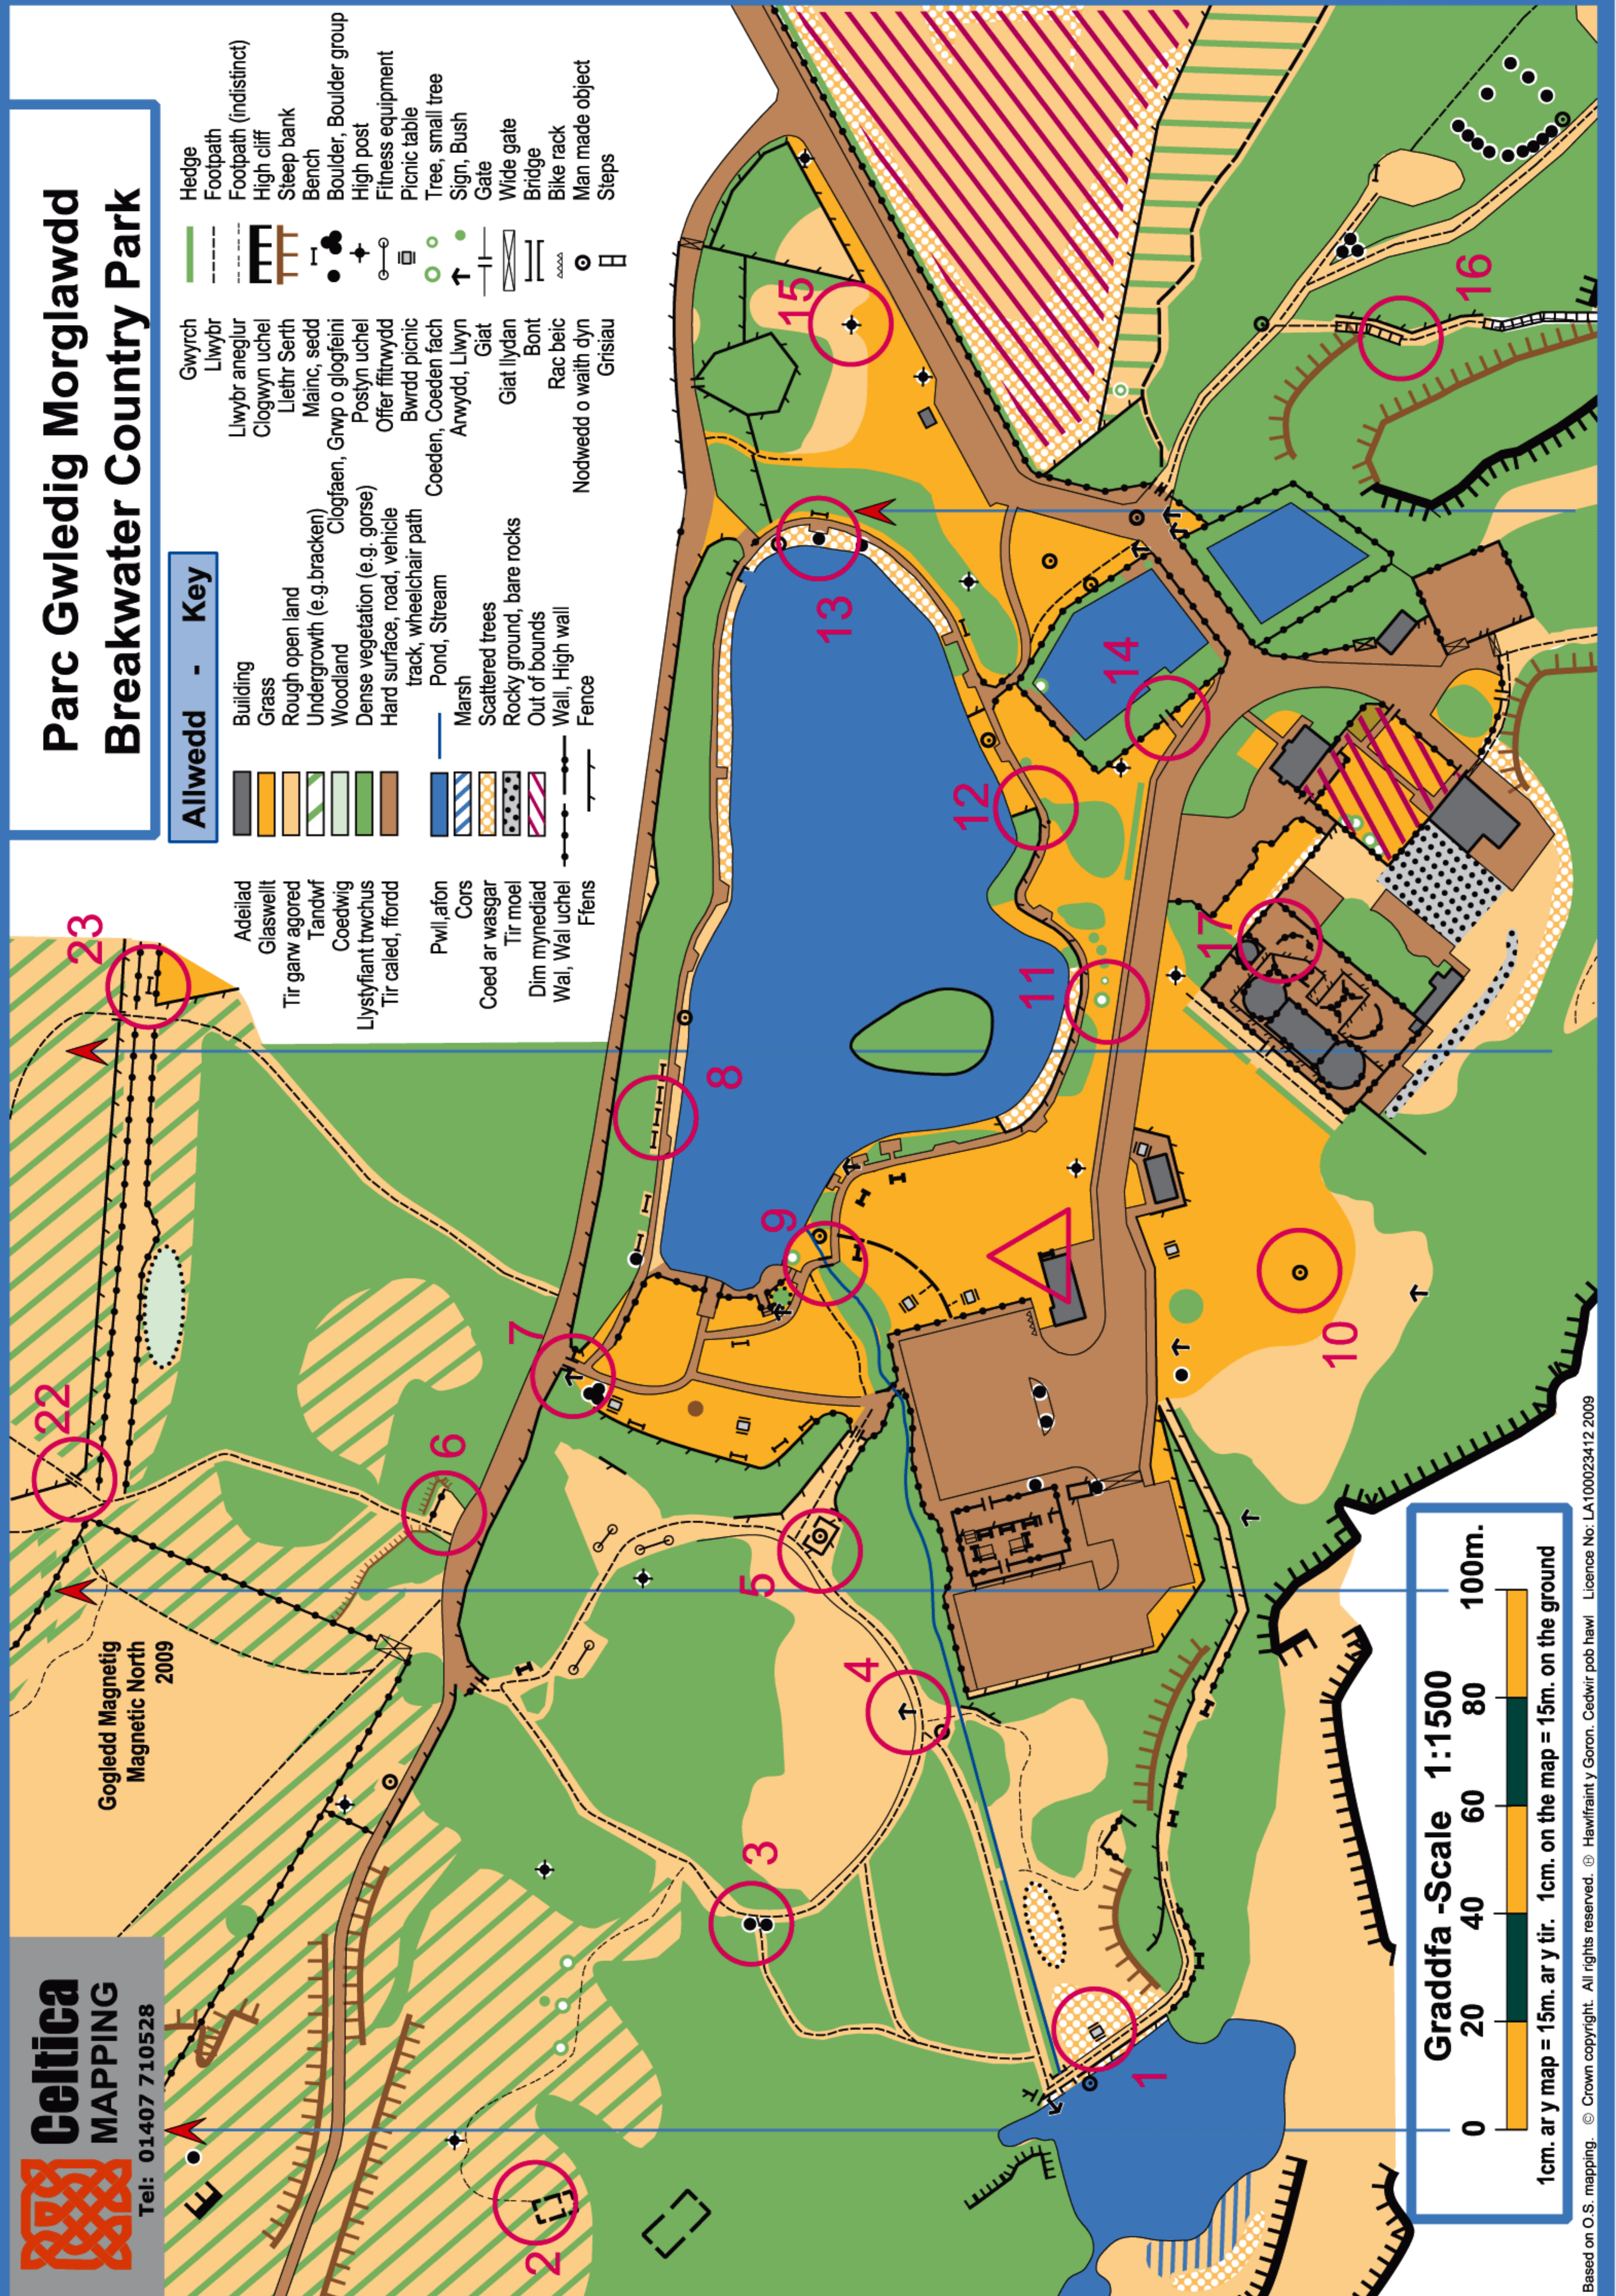

Celtica
MAPPING
Tel: 01407 710528

Gogledd Magnetig
Magnetic North
2009

Parc Gwledig Morglawdd Breakwater Country Park

Allwedd - Key

- | | | |
|--|---|---|
| <ul style="list-style-type: none"> Building Grass Rough open land Undergrowth (e.g. bracken) Woodland Dense vegetation (e.g. gorse) Hard surface, road, vehicle track, wheelchair path Pond, Stream Marsh Scattered trees Rocky ground, bare rocks Out of bounds Wall, High wall Fence | <ul style="list-style-type: none"> Gwyrch Llwybr Llwybr aneglur Clogwyn uchel Llethr Serth Mainc, sedd Clogfaen, Grwp o glogfeini Postyn uchel Offer ffirwydd Bwrdd picnic Coeden, Coeden fach Anwydd, Llwyn Giat Giat llydan Bont Rac beic Nodwedd o waith dyn Grisiau | <ul style="list-style-type: none"> Hedge Footpath Footpath (indistinct) High cliff Steep bank Bench Boulder, Boulder group High post Fitness equipment Picnic table Tree, small tree Sign, Bush Gate Wide gate Bridge Bike rack Man made object Steps |
| <ul style="list-style-type: none"> Adeliad Glaswellt Tir garw agored Tandwlf Coedwig Llystyfiant trwchus Tir caled, fordd Pwll,afon Cors Coed ar wasgar Tir moel Dim mynediad Wal, Wal uchel Ffens | <ul style="list-style-type: none"> Adelid Llwybr Llwybr aneglur Clogwyn uchel Llethr Serth Mainc, sedd Clogfaen, Grwp o glogfeini Postyn uchel Offer ffirwydd Bwrdd picnic Coeden, Coeden fach Anwydd, Llwyn Giat Giat llydan Bont Rac beic Nodwedd o waith dyn Grisiau | <ul style="list-style-type: none"> Hedge Footpath Footpath (indistinct) High cliff Steep bank Bench Boulder, Boulder group High post Fitness equipment Picnic table Tree, small tree Sign, Bush Gate Wide gate Bridge Bike rack Man made object Steps |

Based on O.S. mapping. © Crown copyright. All rights reserved. © Hawffraint y Goron. Cedwir pob hawl. Licence No: LA100023412 2009